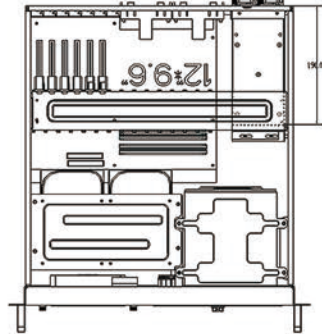

A

Zippy MRT & MRW RPS
PSU depth at 185mm

SiS EFRP-2462 & 2502 RPS
PSU depth at 190mm

SureStar R4B-X00G1V2 RPS
PSU depth at 199mm

Zippy MRG RPS
PSU depth at 200mm

B

C

Regular PS2 PS
PSU depth at 140mm~220mm