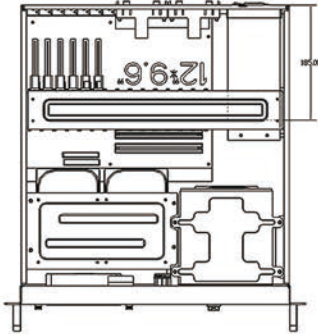

A

Zippy MRT & MRW RPS
PSU depth at 185mm

SiS EFRP-2462 & 2502 RPS
PSU depth at 190mm

SureStar R4B-X00G1V2 RPS
PSU depth at 199mm

Zippy MRG RPS
PSU depth at 200mm

B

C

Regular PS2 PS
PSU depth at 140mm~220mm