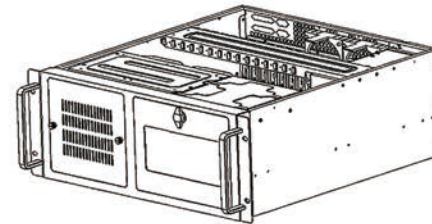

A

Zippy MRT & MRW RPS
PSU depth at 185mm

SiS EFRP-2462 & 2502 RPS
PSU depth at 190mm

SureStar R4B-X00G1V2 RPS
PSU depth at 199mm

Zippy MRG RPS
PSU depth at 200mm

B

C

Regular PS2 PS
PSU depth at 140mm~220mm