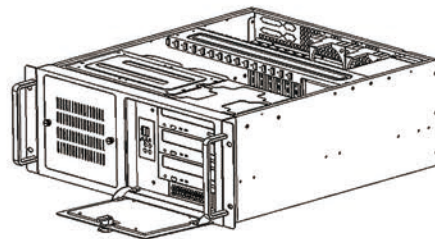

A

Zippy MRT & MRW RPS
PSU depth at 185mm

SiS EFRP-2462 & 2502 RPS
PSU depth at 190mm

SureStar R4B-X00G1V2 RPS
PSU depth at 199mm

Zippy MRG RPS
PSU depth at 200mm

B

C

Regular PS2 PS
PSU depth at 140mm~220mm