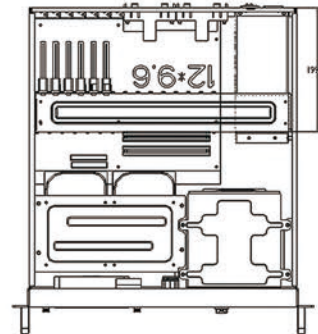

A

Zippy MRT & MRW RPS
PSU depth at 185mm

SiS EFRP-2462 & 2502 RPS
PSU depth at 190mm

SureStar R4B-X00G1V2 RPS
PSU depth at 199mm

Zippy MRG RPS
PSU depth at 200mm

B

C

Regular PS2 PS
PSU depth at 140mm~220mm

D

E

HY-4U480AG 高端

品名:	4U black ATX rackmount server chassis		
MODEL NO:	4U beige ATX rackmount server chassis		
料號:	PART NO:		
圖號:	檔號:	編號:	
DRAW NO:	FILE NO:	SHEET:	
單位:	版次:	規格:	編號:
UNITS:	REV. NO:	SPEC.:	SHEET: