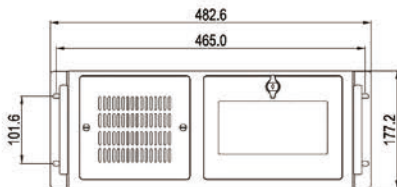

E

HY-4U480AG 高端

品名:	4U black ATX rackmount server chassis		
MODEL NO:	4U beige ATX rackmount server chassis		
料號:	PART NO:		
圖號:	檔號:	編號:	
DRAW NO:	FILE NO:	SHEET:	
單位:	版次:	規格:	編號:
UNITS:	REV. NO:	SPEC.:	SHEET: