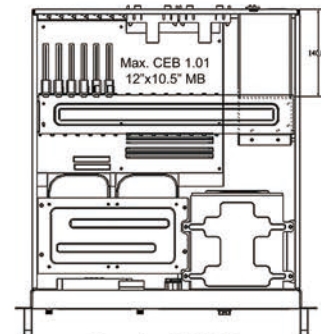

A

Zippy MRT & MRW RPS
PSU depth at 185mm

SiS EFRP-2462 & 2502 RPS
PSU depth at 190mm

SureStar R4B-X00G1V2 RPS
PSU depth at 199mm

Zippy MRG RPS
PSU depth at 200mm

B

C

Regular PS2 PS
PSU depth at 140mm~220mm

D

E

HY-4U480AG 高端

品名:	4U black ATX rackmount server chassis		
MODEL NO:	4U beige ATX rackmount server chassis		
料號:	PART NO:		
圖號:	檔號:	編號:	
DRAW NO:	FILE NO:	SHEET:	
單位:	版次:	規格:	編號:
UNITS:	REV. NO:	SPEC.:	SHEET: