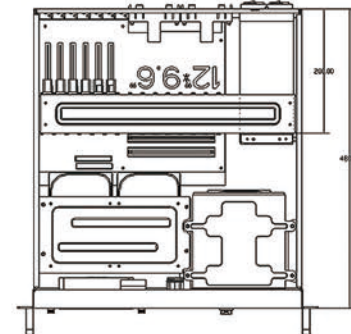

A

Zippy MRT & MRW RPS
PSU depth at 185mm

SiS EFRP-2462 & 2502 RPS
PSU depth at 190mm

SureStar R4B-X00G1V2 RPS
PSU depth at 199mm

Zippy MRG RPS
PSU depth at 200mm

B

C

Regular PS2 PS
PSU depth at 140mm~220mm